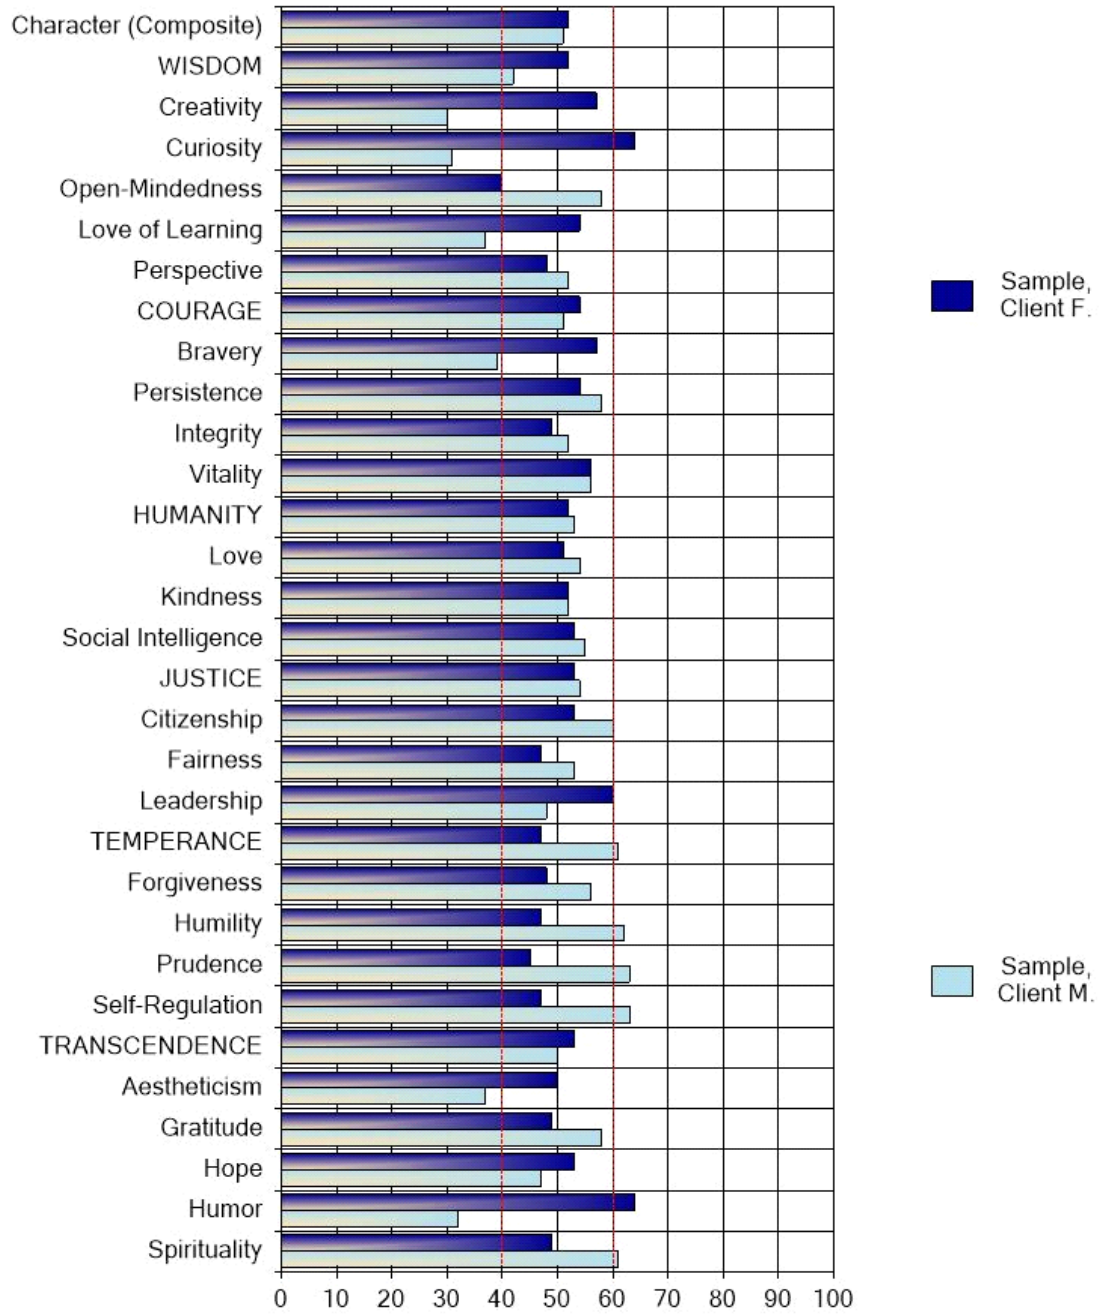

The  
*Character Strengths and Virtues*  
*Profile*

for

Sample, Client F.

1

and

Sample, Client M.

28

## Character Strengths and Virtues

## Character Strengths and Virtues

---

Hope	53	47	62	38
Humor	64	32	92	4
Spirituality	49	61	46	86